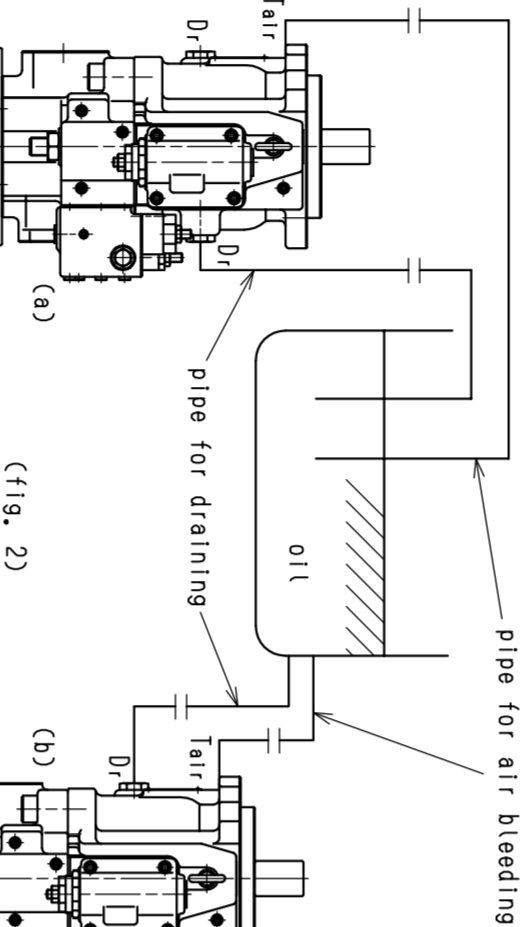

1. The pump shaft and flange surfaces should be cleaned. Remove an anti-rust material.
2. Do not apply any form of axial loading to the pump shaft.
3. The uppermost drain port should be used and the drain piping should be so connected as to keep the casing filled with oil.
4. Keep the casing pressure below 1 bar (14 psi) normally, and below 4 bar (58 psi) at its peak.
5. Make sure the drain piping led into the oil tank is kept below the surface of the oil (to prevent aeration).
6. Make sure the suction pressure in the suction flange is kept above 0 bar (0 psi) normally.
7. Mineral antiwear type hydraulic oil should be used.
8. For satisfactory service life of the pump in application, the operating fluid should be continuously filtered to a minimum cleanliness level of MAS1638 class 9 or 18/15 to ISO-DIS 4406.
9. Provide a 150 mesh (100µm) strainer in the suction line.
10. Install a 10µm filter in the return line.
11. Allowable oil temperature range: -20~95°C.
12. Oil viscosity range: 10~100cSt when 200~1000cSt, take warming up before real working.
13. Gaution for the vertical mounting.
    The oil level in the tank should be upper than the pump mounting flange. (Fig. 1)
    If the oil level is lower than the pump level, forced lubrication should be made from the air bleeder port. (flow 1~2 l/min)
14. Installation within a tank
    1. Open the drain port and the air bleeder port.
    2. Installation outside a tank (Fig. 2)
       1. Pipe the drain port and the air bleeder port to tank.
       2. If the pipe for draining or air bleeding is upper than the oil level, it should be filled with oil before starting the pump.