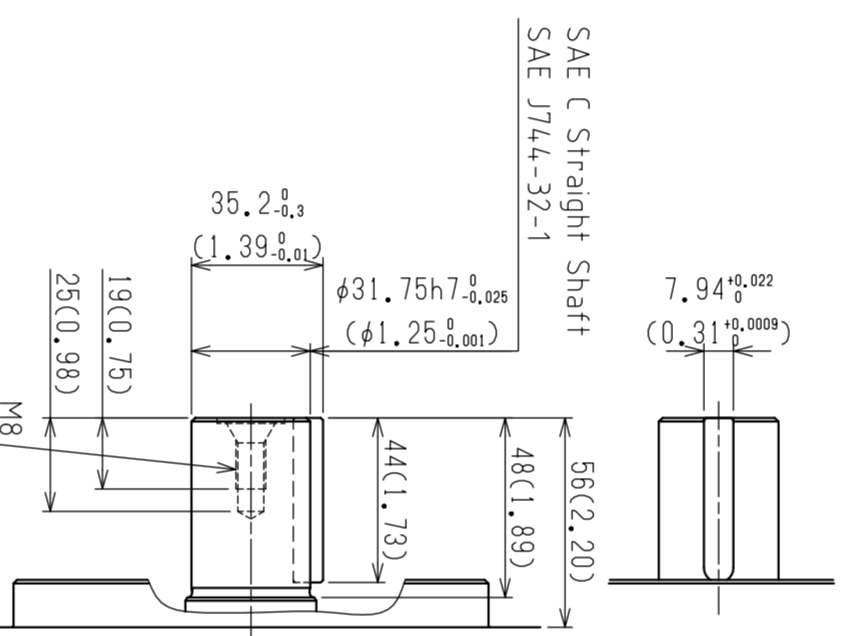

Adjustment screw for cut-off pressure
Approx. pressure change per revolution of screw : 80 bar (1160 psi)

Adjustment screw for differential pressure
Approx. pressure change per revolution of screw : 13 bar (188 psi)

Lock-nut tightening torque = 15.7 N·m

In case of K3VL80/B-1BLK/S

Use the thread for fixing the coupling.
Never use a hammer.