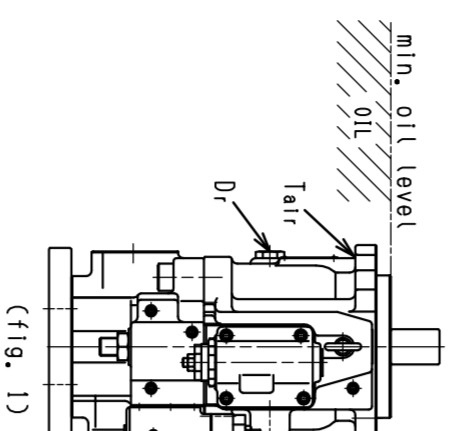

1. The pump shaft and flange surfaces should be cleaned. Remove an anti-rust material.
2. Do not apply any form of axial loading to the pump shaft.
3. The uppermost drain port should be used and the drain piping should be so connected as to keep the casing filled with oil.
4. Keep the casing pressure below 1 bar (14 psi) normally, and below 4 bar (58 psi) at its peak.
5. Make sure the drain piping led into the oil tank is kept below the surface of the oil (to prevent aeration).
6. Make sure the suction pressure in the suction flange is kept above 0 bar (0 psi) normally.
7. Mineral antiwear type hydraulic oil should be used.
8. For satisfactory service life of the pump in application, the operating fluid should be continuously filtered to a minimum cleanliness level of MAS1638 class 9 or 18/15 to ISO-DIS 4406.
9. Provide a 150 mesh (100µm) strainer in the suction line.
10. Install a 10µm filter in the return line.
11. Allowable oil temperature range: -20~95°C.
12. Oil viscosity range: 10~100cSt when 200~1000cSt, take warming up before real working.
13. Gaution for the vertical mounting.
    The oil level in the tank should be upper than the pump mounting flange. (Fig. 1)
    If the oil level is lower than the pump level, forced lubrication should be made from the air bleeder port. (flow 1~2 l/min)
14. Installation within a tank
    1. Open the drain port and the air bleeder port.
    2. Installation outside a tank (Fig. 2)
       1. Pipe the drain port and the air bleeder port to tank.
       2. If the pipe for draining or air bleeding is upper than the oil level, it should be filled with oil before starting the pump.